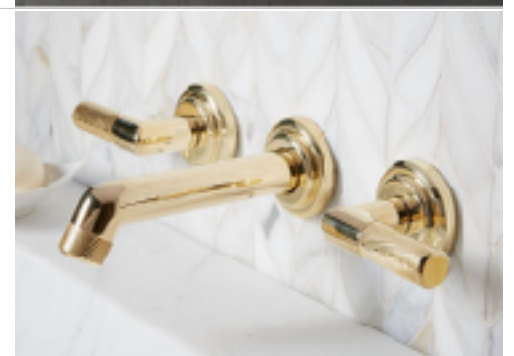

WALL-MOUNT FAUCET

KALLISTA WALL-MOUNT FAUCET
PURE PALETTA™ BY LAURA KIRAR
MODEL NUMBER: P24911-LV-ULB
FINISH: UNLACQUERED BRASS